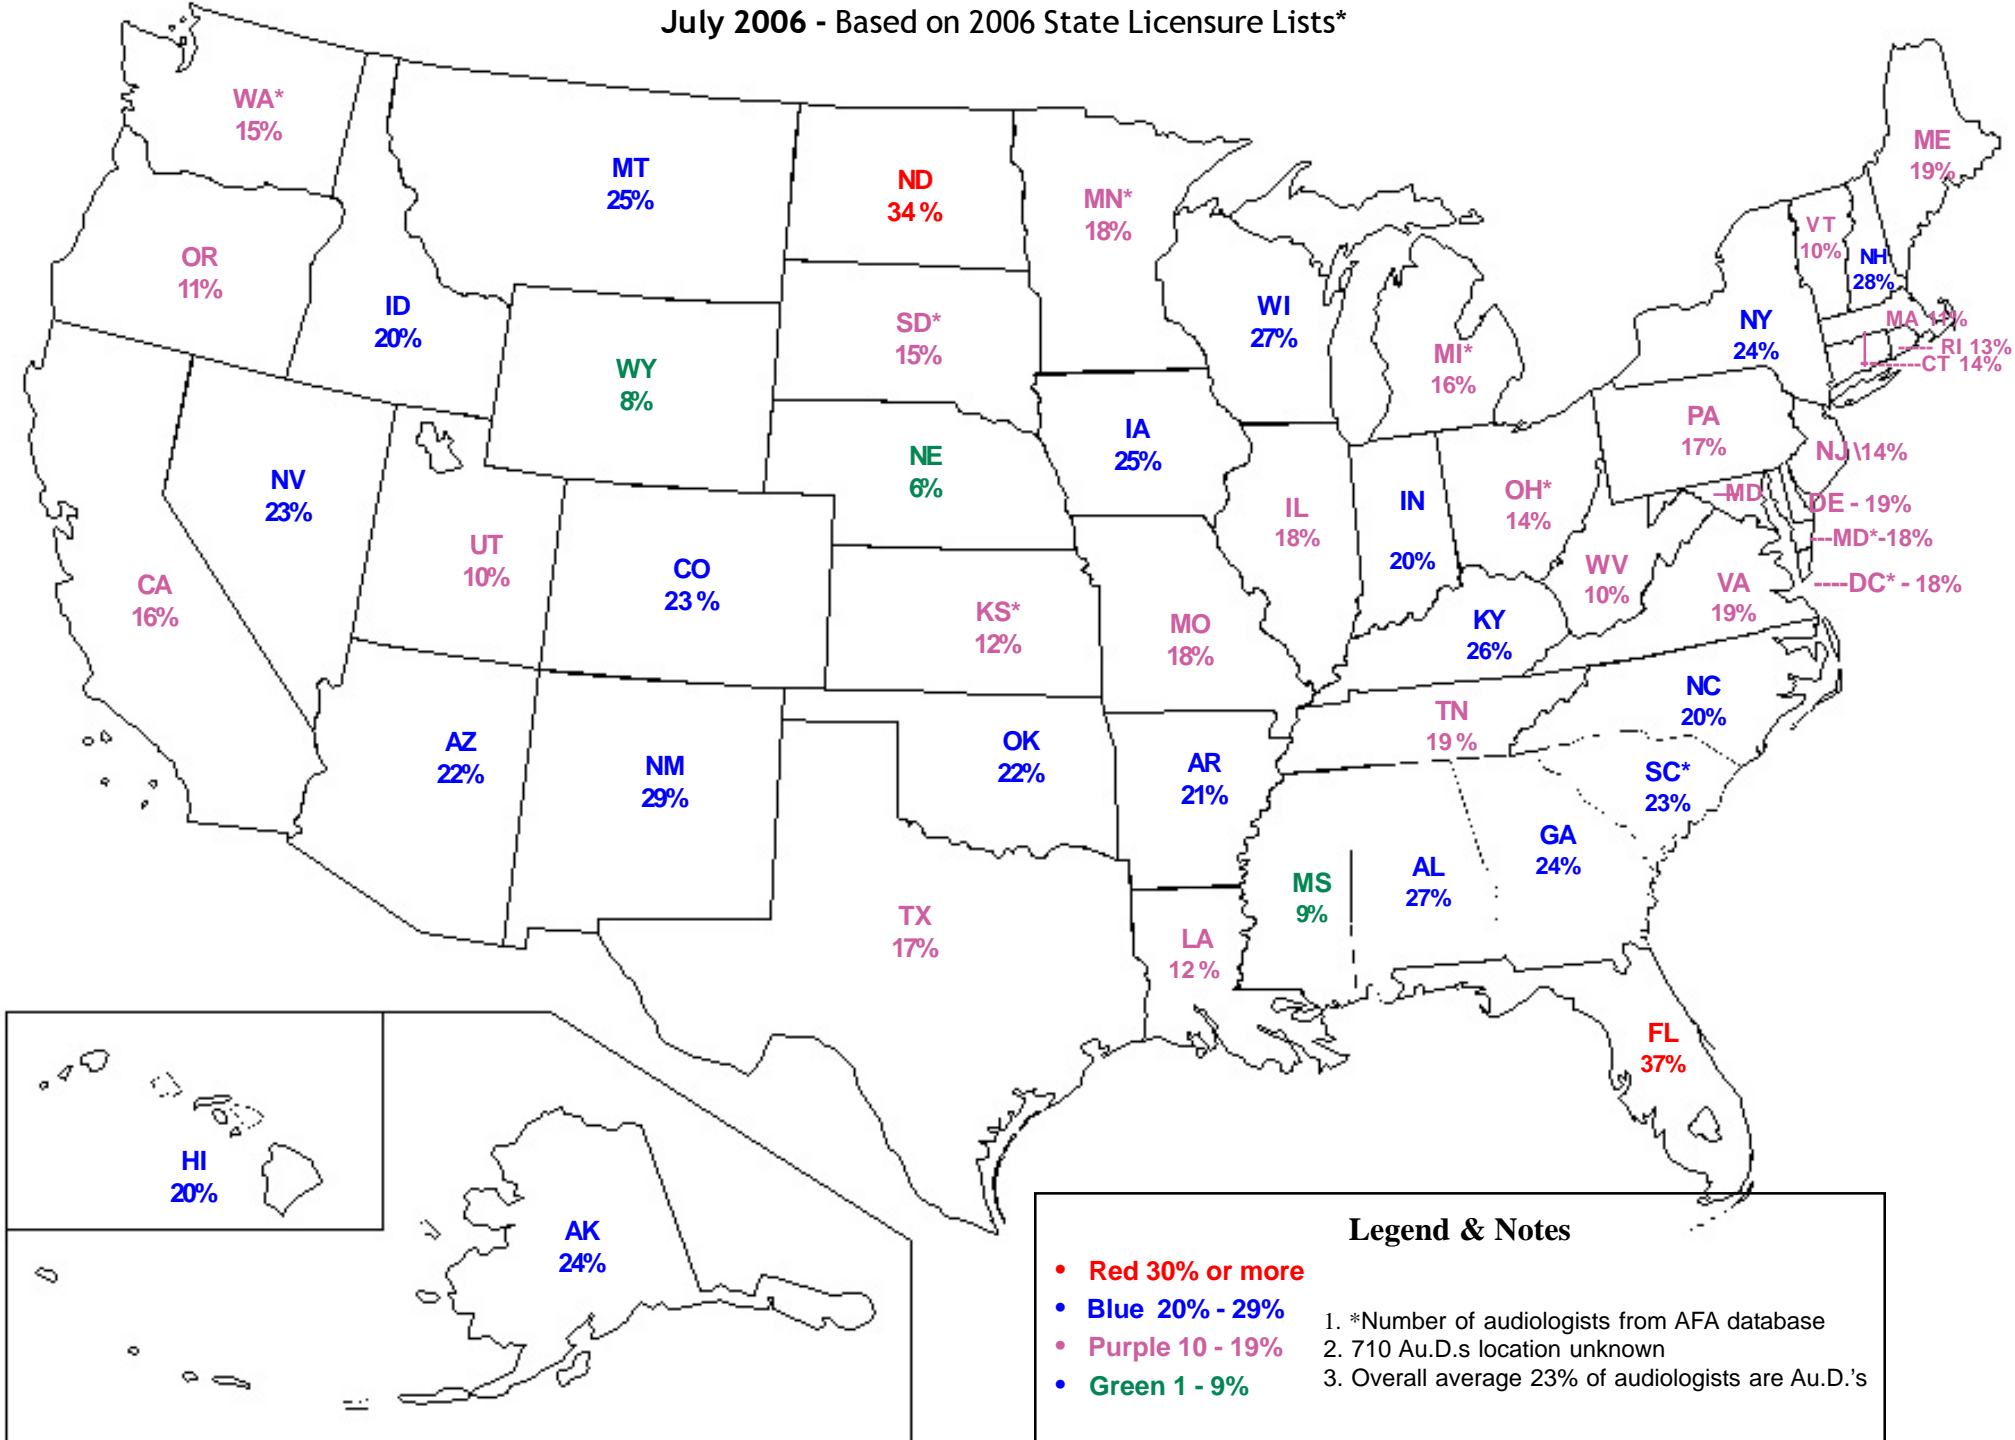

Percentage of Audiologists Who Hold an Au.D. Degree by State

July 2006 - Based on 2006 State Licensure Lists*

Legend & Notes

- Red 30% or more
- Blue 20% - 29%
- Purple 10% - 19%
- Green 1% - 9%

- *Number of audiologists from AFA database
- 710 Au.D.s location unknown
- Overall average 23% of audiologists are Au.D.'s